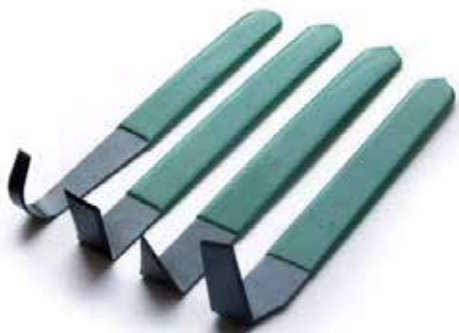

42376 TP375 - \$7.00

42407 TP407 - \$7.00

EUCLID TOOLS

Texture Rollers - \$9.00

TP10A - 42438

TP10B - 42439

TP10C - 42440

TP10D - 42422

TP10E - 42432

TP10F - 42433

TP10G - 42434

TP10H - 42435

TP10J - 42436

TP10K - 42437

Frema Trim Tools
(Can Be Sold As A Set Or
Individually)
42421 - \$10.00 Per Set

4 Piece Stainless Steel Trim Set
42419 Small - \$20
42420 Large - \$20