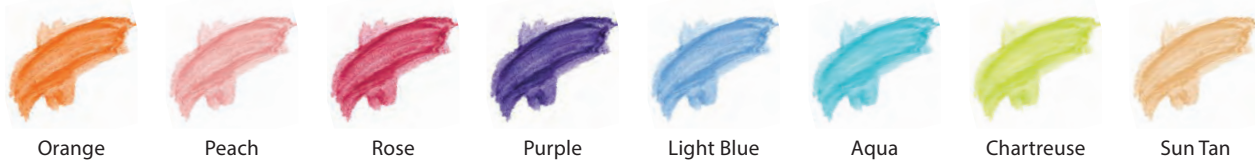

smugs

semi-moist
underglazes

for watercolor effects.
fires most vivid at cone 05

Semi-Moist
Underglaze Pan Set
No. 108

Semi-Moist
Underglaze Pan Set
No. 109

Semi-Moist
Underglaze Pan Set
No. 110

Semi-Moist
Underglaze Pan Set
No. 111

* Approved when applied and fired under AMACO® LG-10, F-10, or HF-9 clear glazes